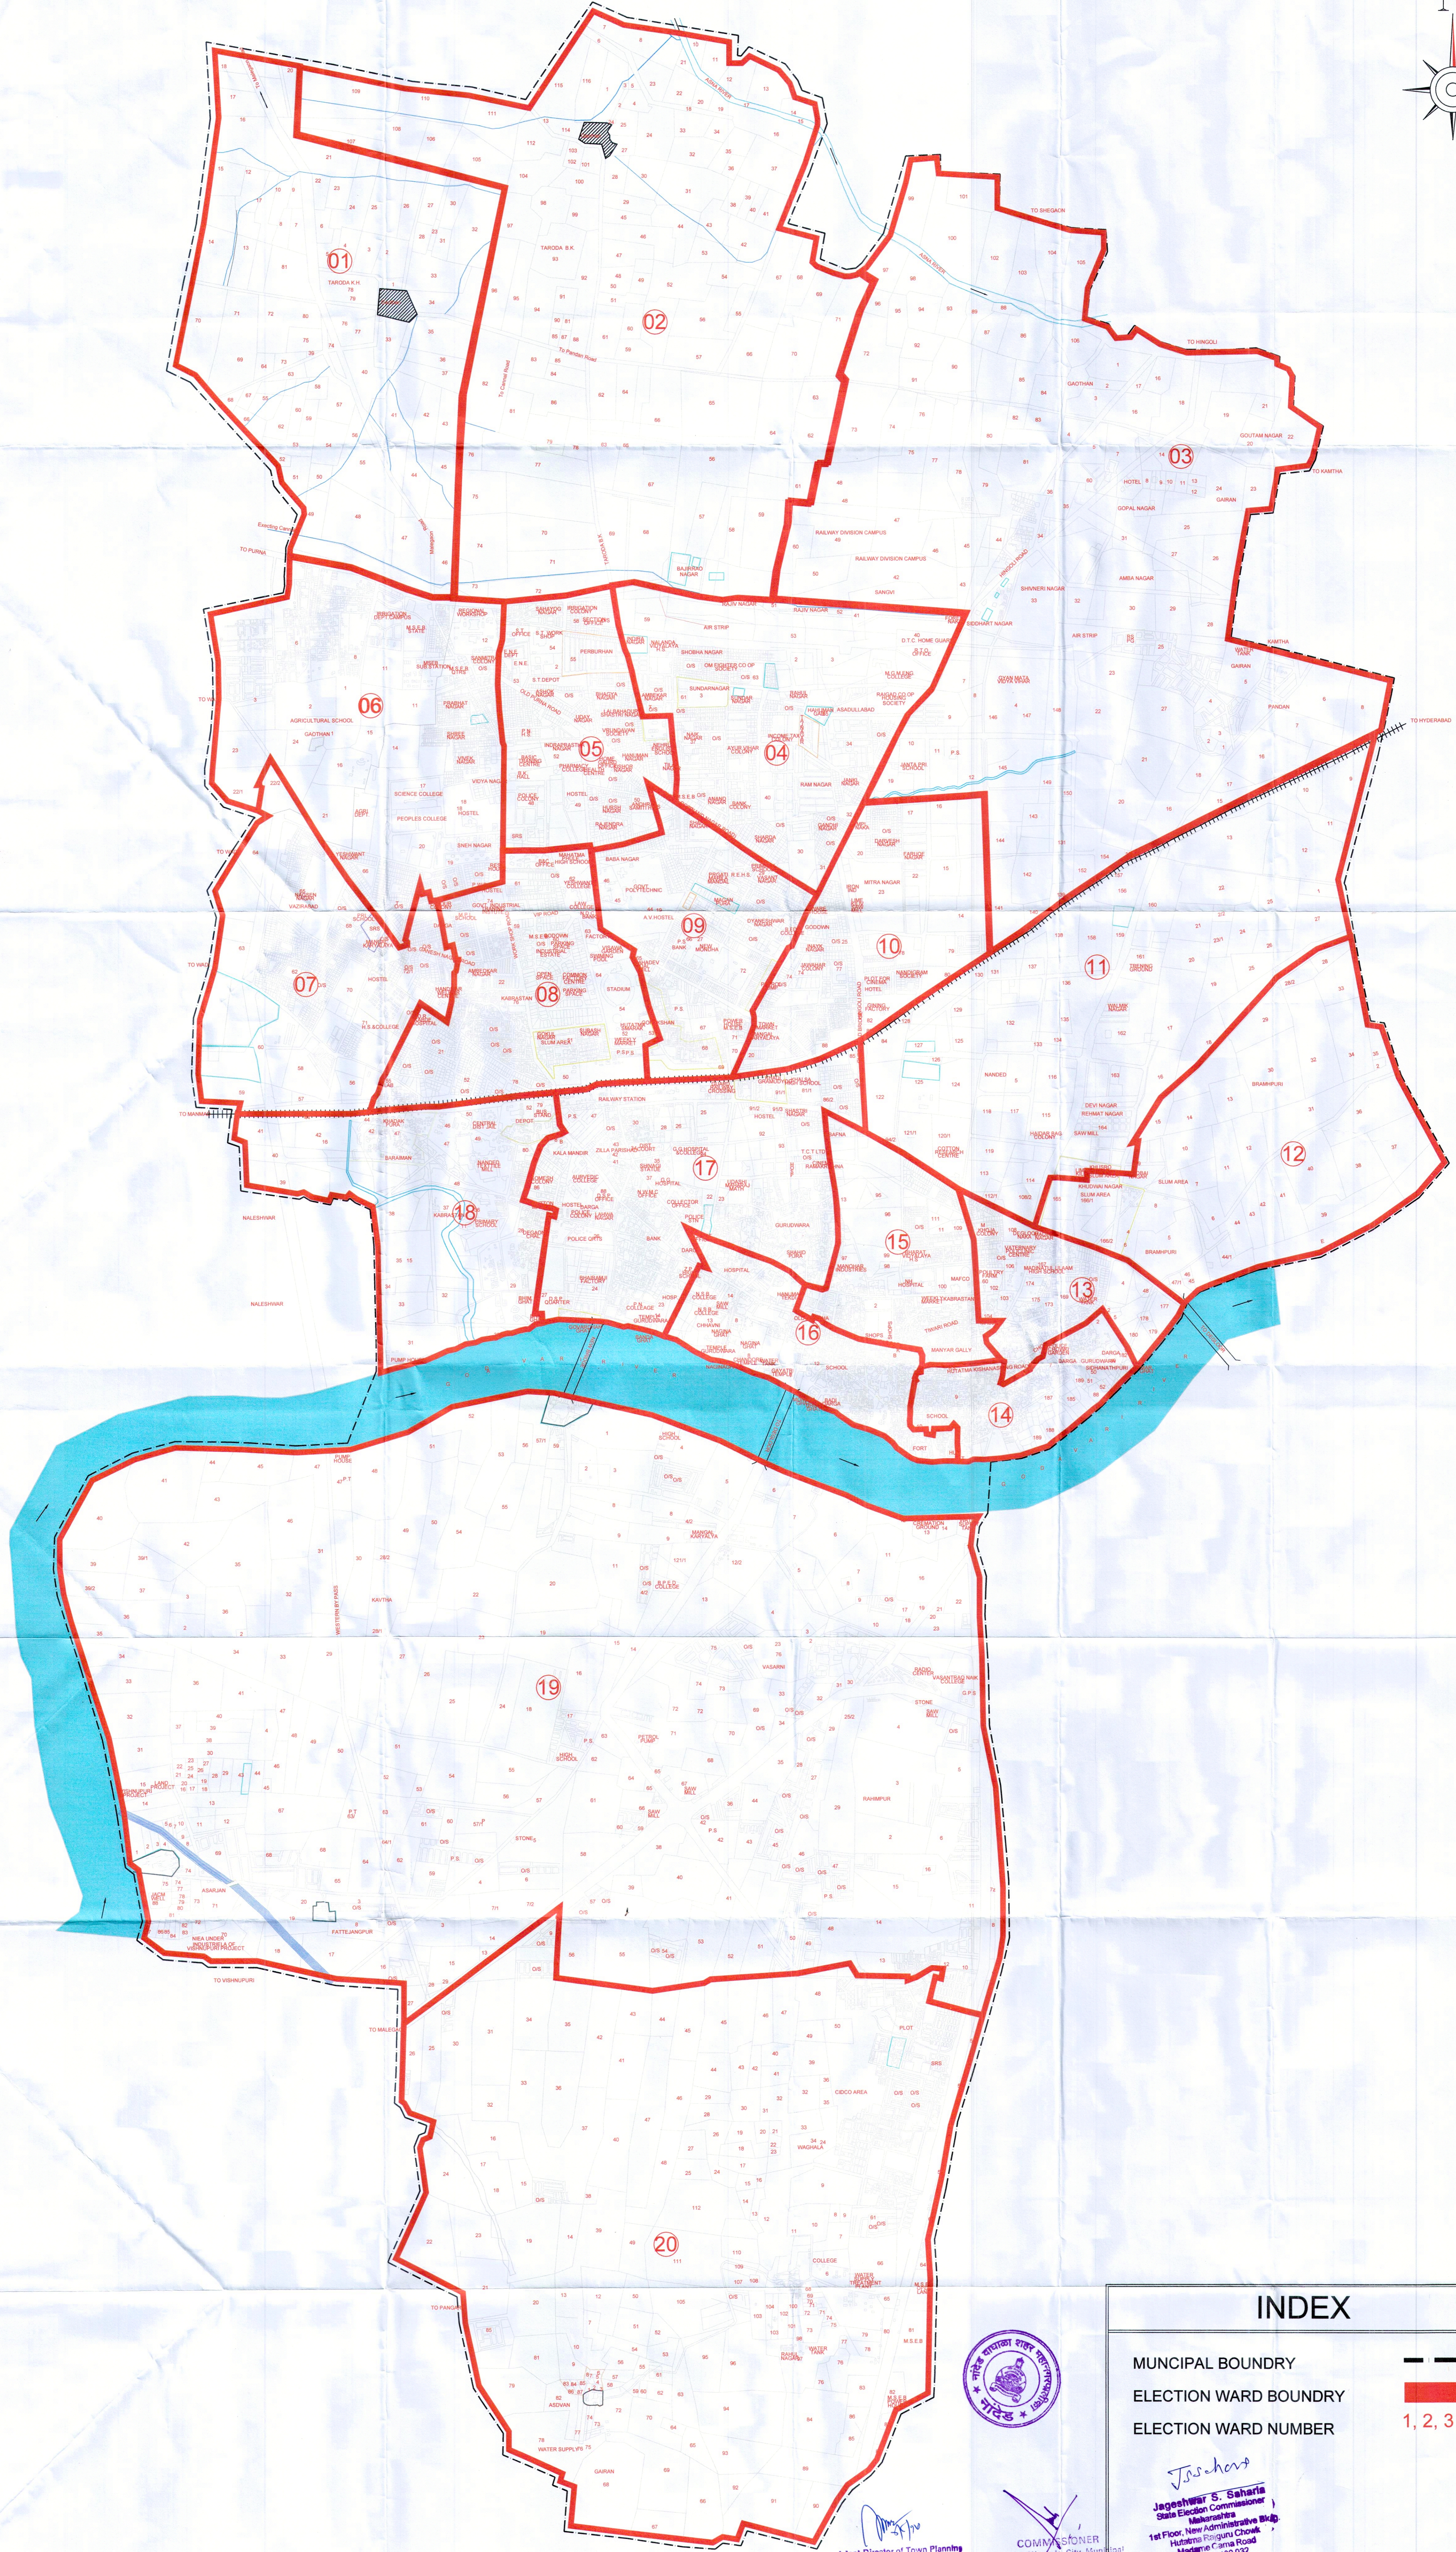

NANDED WAGHALA CITY MUNICIPAL CORPORATION, NANDED PLAN SHOWING ELECTION WARDS. 2017

INDEX

- MUNICIPAL BOUNDRY
- ELECTION WARD BOUNDARY
- ELECTION WARD NUMBER 1, 2, 3

Assistant Director of Town Planning
Nanded Waghal City Municipal Corporation
NANDED.